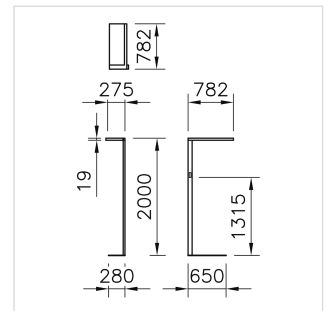

## Freestanding luminaire

2007.8308

LGTPD4 L1L LED7200-9TW WH 11F1315 AAW EU

<b>System power</b>	66 W
<b>Light control</b>	SensoDim® + ALONE at WORK®
<b>Colour temperature</b>	6500 K Tunable White
<b>Colour / Finish</b>	white
<b>Luminous flux of luminaire</b>	7200 lm
<b>Weight</b>	20.939 kg
<b>Colour consistency SDCM</b>	SDCM 3
<b>Unified Glare Rating (UGR) C0</b>	13
<b>Colour Rendering Index (CRI)</b>	CRI > 90
<b>Unified Glare Rating (UGR) C90</b>	16
<b>Maintained luminous flux</b>	L90 50'000 h

protection class I, ingress protection IP20, glow wire test 650 °C, this product contains a light source of energy efficiency class B and EPREL registration number: 1258598

lower edge of control element 1315 mm, L = 782 mm, B = 275 mm, total height = 2000 mm