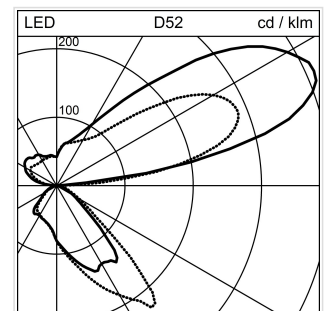

## Freestanding luminaire

2007.8308

LGTPD4 L1L LED7200-9TW WH 11F1315 AAW EU

<b>System power</b>	66 W
<b>Light control</b>	SensoDim® + ALONE at WORK®
<b>Colour temperature</b>	6500 K Tunable White
<b>Colour / Finish</b>	white
<b>Luminous flux of luminaire</b>	7200 lm
<b>Weight</b>	20.939 kg
<b>Colour consistency SDCM</b>	SDCM 3
<b>Unified Glare Rating (UGR) C0</b>	13
<b>Colour Rendering Index (CRI)</b>	CRI > 90
<b>Unified Glare Rating (UGR) C90</b>	16
<b>Maintained luminous flux</b>	L90 50'000 h

Freestanding luminaire Lightpad Tunable Office for single person workstation, left, with LED, system power: 66 W, standby power 1 W, luminous flux of luminaire 7200 lm, colour rendering index CRI > 90, colour temperature 2700 - 6500 K, Tunable White, colour tolerances SDCM 3, lifetime LED L90 50'000 h, office-compatible and glare-free according to EN 12464-1 (UGR < 19; Lmax >= 65° <= 3000 cd/m²), Photobiological safety: Safe., 230 V, direct-indirect light emission, with 1 higher control element, in aluminium, white, RAL 9016, 2 integral control gears, SensoDim® + ALONE at WORK®, with light/movement sensor, 3m power supply cable with IEC 7/7 european plug, base plate, full mould, oblong, ENEC certified,

protection class I, ingress protection IP20, glow wire test 650 °C, this product contains a light source of energy efficiency class B and EPREL registration number: 1258598

lower edge of control element 1315 mm, L = 782 mm, B = 275 mm, total height = 2000 mm