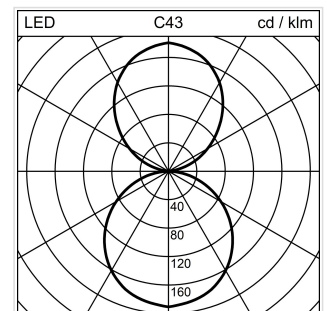

Solo Slim

Freestanding luminaire

2005.3637

SOLO S FS530F1950 LED7100-840 WH IF2C EU

System power	51 W
Maintained luminous flux	L80 50'000 h
Colour temperature	4000 K neutral white
Colour / Finish	white
Luminous flux of luminaire	7100 lm
Weight	20.512 kg
Colour consistency SDCM	SDCM 3
Unified Glare Rating (UGR)	20
C0	
Colour Rendering Index (CRI)	CRI > 80
Unified Glare Rating (UGR)	20
C90	

Freestanding luminaire Solo Slim with LED, system power: 51 W, standby power 0.5 W, luminous flux of luminaire 7100 lm, colour rendering index CRI > 80, colour temperature 4000 K, neutral white, colour tolerances SDCM 3, lifetime LED L80 50'000 h, photobiological safety: the luminaire poses no danger (RG0), direct-indirect light emission, 230 V, nominal current: 0.23 A, 55%/45%, independently dimmable and switchable, with control element (2-channel) on the rod, frame in aluminium, white, RAL 9016, 2 integral control gears, base plate, full mould, 3m power supply cable with IEC 7/7 european plug,

Ø = 530 mm, total height = 1950 mm