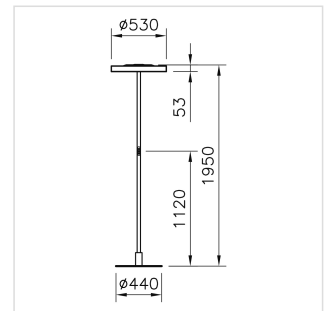

Solo Slim

Freestanding luminaire

2005.3637

SOLO S FS530F1950 LED7100-840 WH IF2C EU

System power	51 W
Maintained luminous flux	L80 50'000 h
Colour temperature	4000 K neutral white
Colour / Finish	white
Luminous flux of luminaire	7100 lm
Weight	20.512 kg
Colour consistency SDCM	SDCM 3
Unified Glare Rating (UGR)	20
C0	
Colour Rendering Index (CRI)	CRI > 80
Unified Glare Rating (UGR)	20
C90	

Freestanding luminaire Solo Slim with LED, system power: 51 W, standby power 0.5 W, luminous flux of luminaire 7100 lm, colour rendering index CRI > 80, colour temperature 4000 K, neutral white, colour tolerances SDCM 3, lifetime LED L80 50'000 h, photobiological safety: the luminaire poses no danger (RG0), direct-indirect light emission, 230 V, nominal current: 0.23 A, 55%/45%, independently dimmable and switchable, with control element (2-channel) on the rod, frame in aluminium, white, RAL 9016, 2 integral control gears, base plate, full mould, 3m power supply cable with IEC 7/7 european plug,

Ø = 530 mm, total height = 1950 mm