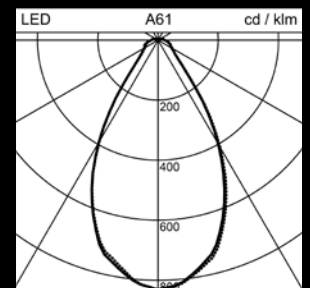

more
information:

TORUS

Product range overview

	TORUS Ceiling light
Mounting type	
Ceiling mounted / Tube, Rope Pendant*	
Luminous flux of luminaire	
Downlight 1950 lm & Aura 1000 lm	
Colour temperature	
3000 K or 4000 K	
Colour rendering	
Ra ≥90	
Control	
DALI or My Lights Remote (Casambi)	
Design	
Ilg Santer Architekten & Licht Kunst Licht AG	