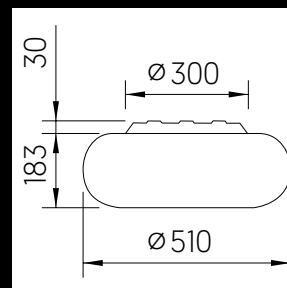

more
information:

TORUS

Product range overview

	TORUS Ceiling light
Mounting type	
Ceiling mounted / Tube, Rope Pendant*	
Luminous flux of luminaire	
Downlight 1950 lm & Aura 1000 lm	
Colour temperature	
3000 K or 4000 K	
Colour rendering	
Ra ≥90	
Control	
DALI or My Lights Remote (Casambi)	
Design	
Ilg Santer Architekten & Licht Kunst Licht AG	