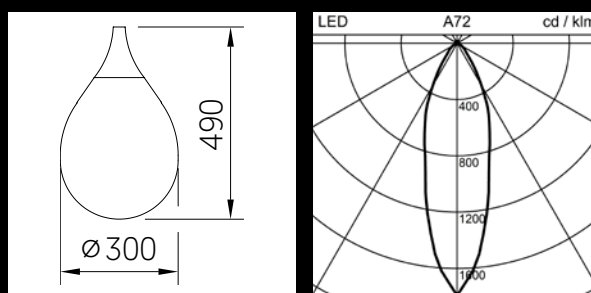

* The pendant tube can be shortened on site

For more information, please visit www.regent.ch/en/tea-glass

#peoplelightourway

Subject to technical modifications.
Regent assumes no liability for printing errors.