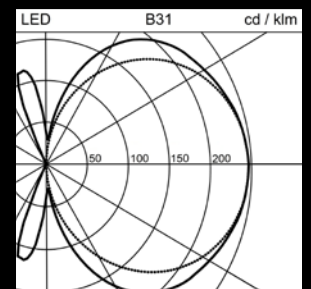

Wireless control

COBRA is available as DALI version or with MyLights Remote Casambi control.

read the full story:

COBRA

Product range overview

COBRA
Ceiling and wall
mounted luminaires

| |
|-------------------------------------|
| Luminous flux of luminaire |
| 1000 lm/m |
| Colour temperature |
| 3000 K, 4000 K |
| Colour rendering |
| Ra ≥80 |
| Colours |
| Black, white |
| Control |
| DALI2 / MyLights Remote Casambi |
| Design |
| Samantha and John Ritschl-Lassoudry |