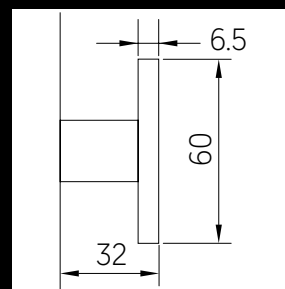

Wireless control

COBRA is available as DALI version or with MyLights Remote Casambi control.

read the full story:

COBRA

Product range overview

COBRA
Ceiling and wall
mounted luminaires

| |
|-------------------------------------|
| Luminous flux of luminaire |
| 1000 lm/m |
| Colour temperature |
| 3000 K, 4000 K |
| Colour rendering |
| Ra ≥80 |
| Colours |
| Black, white |
| Control |
| DALI2 / MyLights Remote Casambi |
| Design |
| Samantha and John Ritschl-Lassoudry |