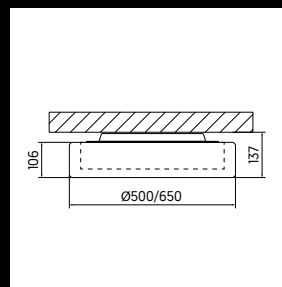

COAX

Product range overview

	COAX Surface-mounted, pendant
Mounting type	
	Ceiling-mounted, tube or cable pendant
Luminous flux of luminaire	
	3'200 lm and 5'000 lm
Colour temperature	
	3'000 K, 4'000 K and Tunable White*
Colour rendering	
	Ra ≥80
Diameter	
	Ø 500 and 650 mm
Control	
	DALI or Casambi*
Design	
	Licht Kunst Licht

*optional

For further information please visit www.regent.ch/en/coax
#peoplelightourway

Subject to technical changes.
No liability is accepted for printing errors.