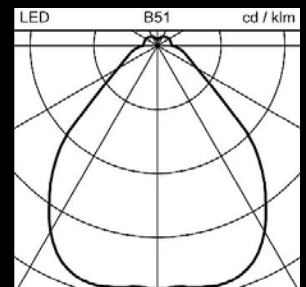

COAX

Product range overview

	COAX Surface-mounted, pendant
Mounting type	
	Ceiling-mounted, tube or cable pendant
Luminous flux of luminaire	
	3'200 lm and 5'000 lm
Colour temperature	
	3'000 K, 4'000 K and Tunable White*
Colour rendering	
	Ra ≥80
Diameter	
	Ø 500 and 650 mm
Control	
	DALI or Casambi*
Design	
	Licht Kunst Licht

*optional

For further information please visit www.regent.ch/en/coax
#peoplelightourway

Subject to technical changes.
No liability is accepted for printing errors.