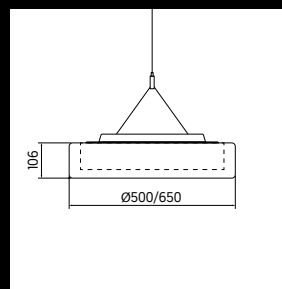

COAX

Product range overview

	COAX Surface-mounted, pendant
Mounting type	
	Ceiling-mounted, tube or cable pendant
Luminous flux of luminaire	
	3'200 lm and 5'000 lm
Colour temperature	
	3'000 K, 4'000 K and Tunable White*
Colour rendering	
	Ra ≥80
Diameter	
	Ø 500 and 650 mm
Control	
	DALI or Casambi*
Design	
	Licht Kunst Licht

*optional

For further information please visit www.regent.ch/en/coax
#peoplelightourway

Subject to technical changes.
No liability is accepted for printing errors.