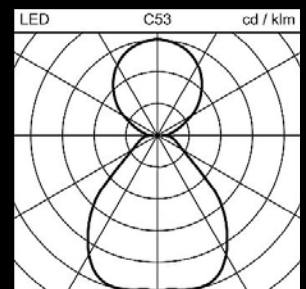

COAX

Product range overview

	COAX Surface-mounted, pendant
Mounting type	
	Ceiling-mounted, tube or cable pendant
Luminous flux of luminaire	
	3'200 lm and 5'000 lm
Colour temperature	
	3'000 K, 4'000 K and Tunable White*
Colour rendering	
	Ra ≥80
Diameter	
	Ø 500 and 650 mm
Control	
	DALI or Casambi*
Design	
	Licht Kunst Licht

*optional

For further information please visit www.regent.ch/en/coax
#peoplelightourway

Subject to technical changes.
No liability is accepted for printing errors.