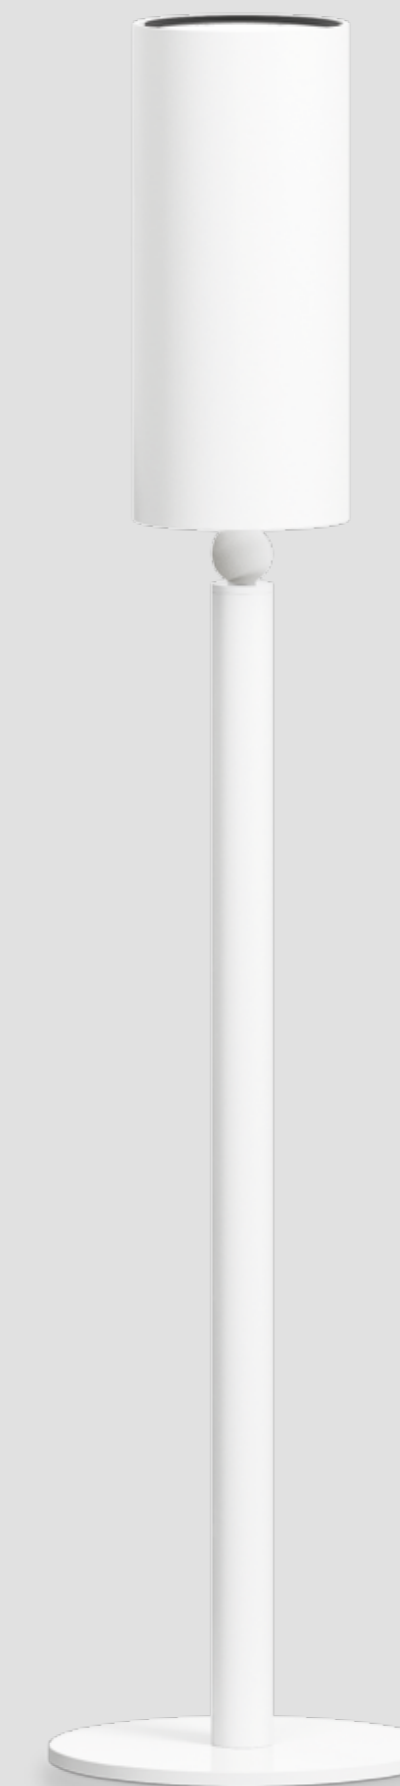

THE FOCUS IS NOT ON THE LUMINAIRE, BUT ON PURE LIGHT...

INNOVATIVE

Stream is different. Stream illuminates the ceiling without a ceiling-mounted luminaire – it is a light source, but not the centre of attention

The ceiling itself is the reflective surface: architecture, space and light become one

PURISTIC

Reduced to a minimum, the high-grade aluminium luminaire blends in discreetly in any kind of office space – from open-plan to single office

Housing made of high-grade powder-coated aluminium

Hinge to enable perfect alignment can be tilted from -25° to $+25^{\circ}$

Version with a stand available in two heights
Stream Low 110 cm
Stream High 180 cm

Equipment box features a magnetic housing and can be attached to the stand, the table leg or in cable bracket on the desk

Operating module per workplace for switching, dimming, presence detection and daylight control