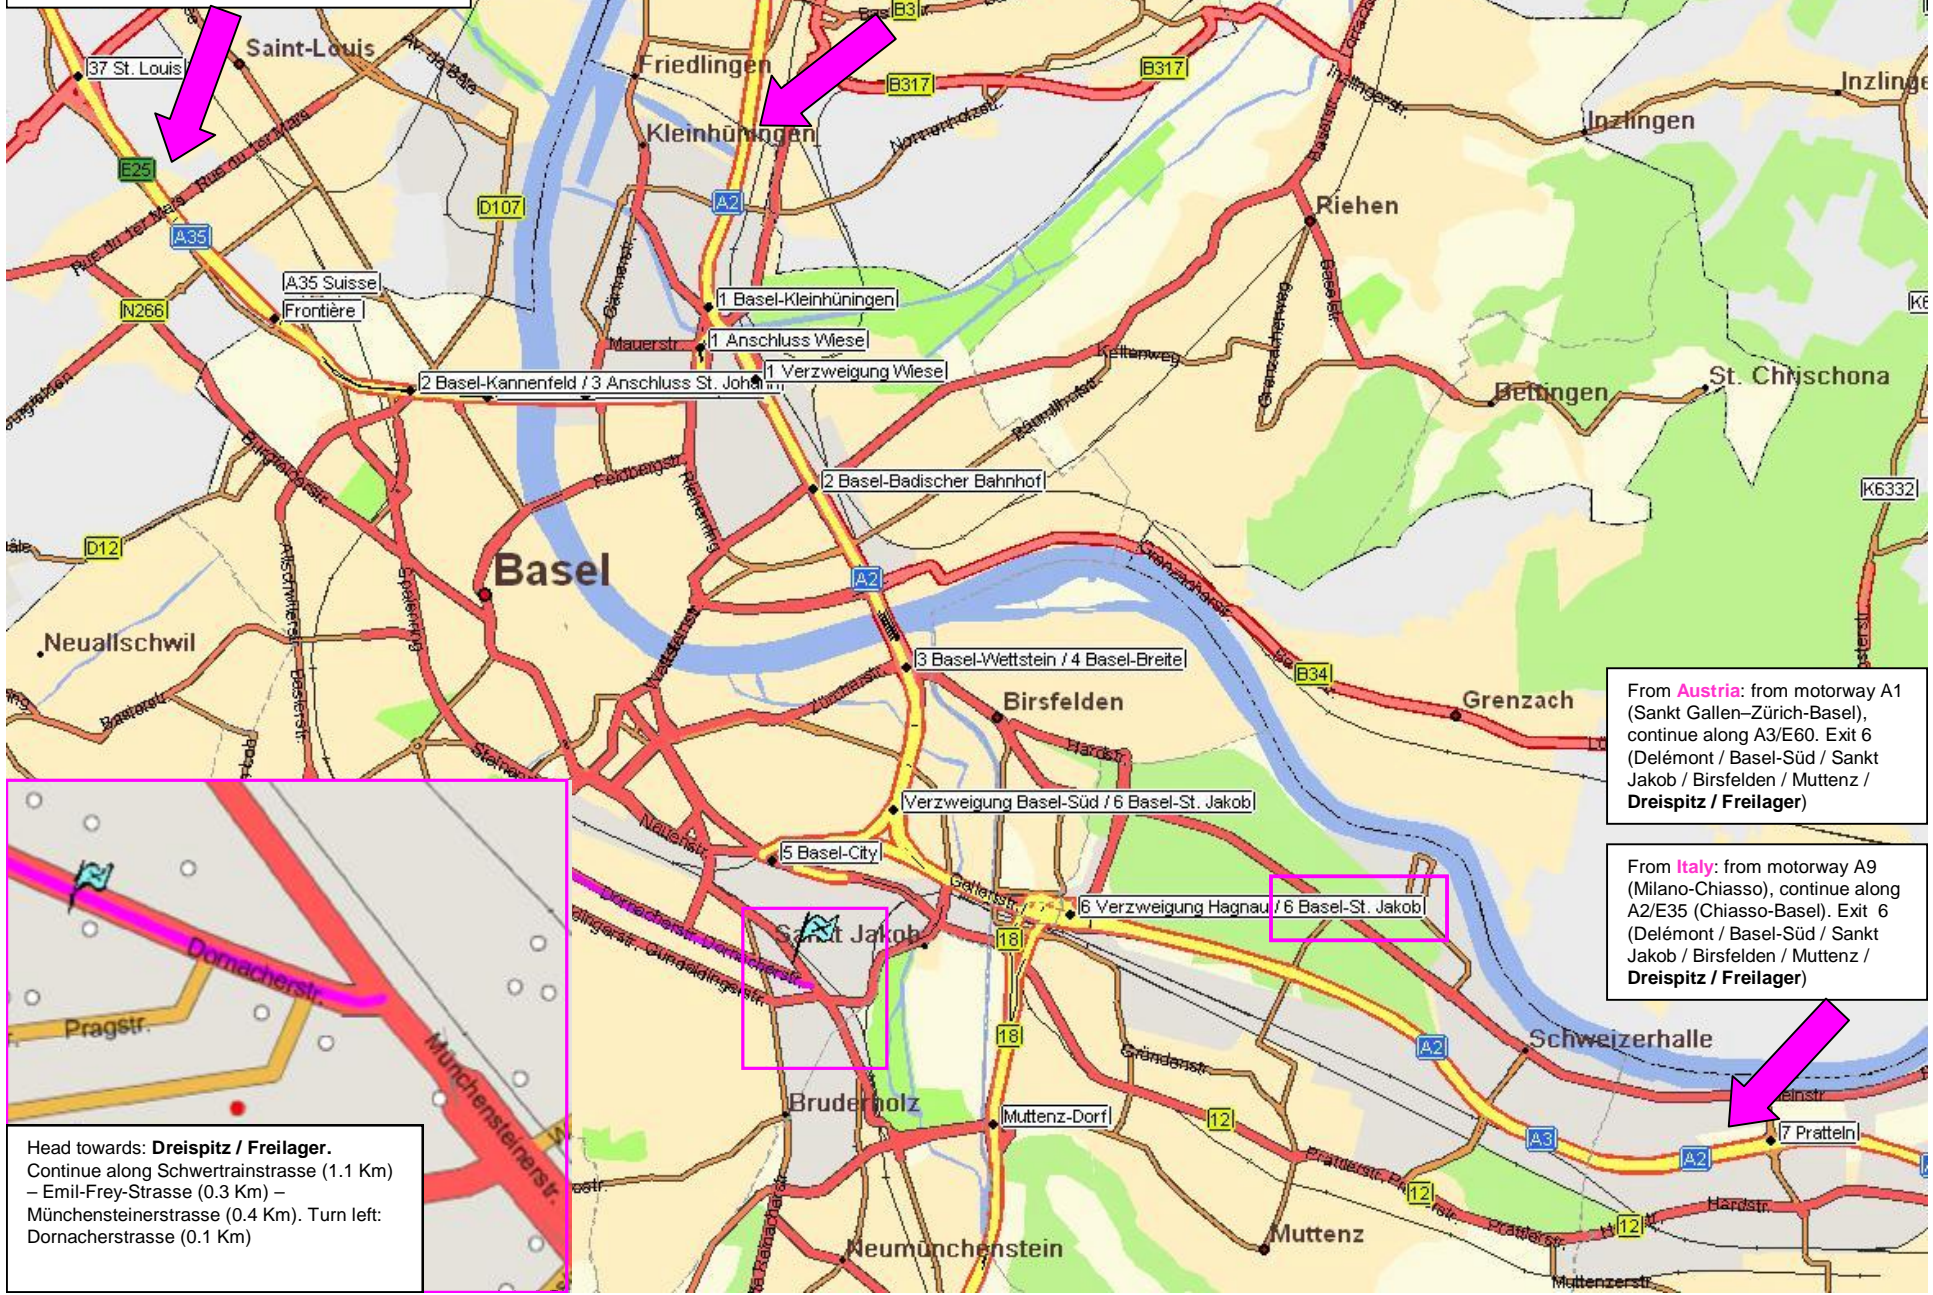

From **France**: from motorway A36 (Strasbourg-Basel Euroairport), continue along A35/E25. After the entry into Switzerland, continue along A3/E25/E60. Exit 6 (Delémont / Basel-Süd / Sankt Jakob / Birsfelden / Muttenz / Dreispitz / Freilager)

From **Germany**: from motorway A5 (Karlsruhe-Basel), continue along A2/E35. Exit 6 (Delémont / Basel-Süd / Sankt Jakob / Birsfelden / Muttenz / Dreispitz / Freilager)

GeoPost: © Die Schweizerische Post - Geodata: RIMINI/SWISSNAMES © 2005 - Bundesamt für Landestopographie
 Copyright © 1999/2005 Twix AG - MultiNet: © Tele Atlas N.V. - Orthophotos: © Endoxon AG - Radardata: © Radar-

From **Austria**: from motorway A1 (Sankt Gallen-Zürich-Basel), continue along A3/E60. Exit 6 (Delémont / Basel-Süd / Sankt Jakob / Birsfelden / Muttenz / Dreispitz / Freilager)

From **Italy**: from motorway A9 (Milano-Chiasso), continue along A2/E35 (Chiasso-Basel). Exit 6 (Delémont / Basel-Süd / Sankt Jakob / Birsfelden / Muttenz / Dreispitz / Freilager)

Head towards: **Dreispitz / Freilager**.
 Continue along Schwertrainstrasse (1.1 Km)
 – Emil-Frey-Strasse (0.3 Km) –
 Münchensteinerstrasse (0.4 Km). Turn left:
 Domacherstrasse (0.1 Km)