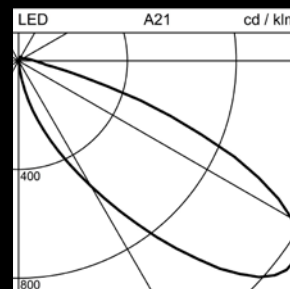

Clean lines and modern design create a visual and aesthetic highlight on any desk. Thanks to its small footprint, **JOKER** also takes up hardly any space.

read the full story:

STREAM

Product range overview

	JOKER Table luminaire
Luminous flux of luminaire / Lux	
330 lm / 600 lx on the work surface	
Colour temperature	
2'700 K – 5'000 K [Tunable]	
Colour renderings	
Ra ≥90	
Space requirement	
76 x 95 mm	
Housing colours	
Black, silver, bronze	
Light control	
Dimming & Tunable with one pushbutton	