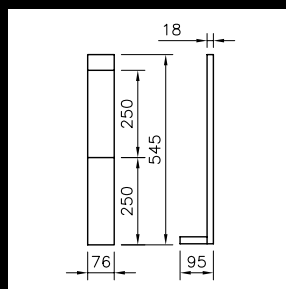

	JOKER Table luminaire
Luminous flux of luminaire / Lux	
330 lm / 600 lx on the work surface	
Colour temperature	
2'700 K – 5'000 K [Tunable]	
Colour renderings	
Ra ≥90	
Space requirement	
76 x 95 mm	
Housing colours	
Black, silver, bronze	
Light control	
Dimming & Tunable with one pushbutton	